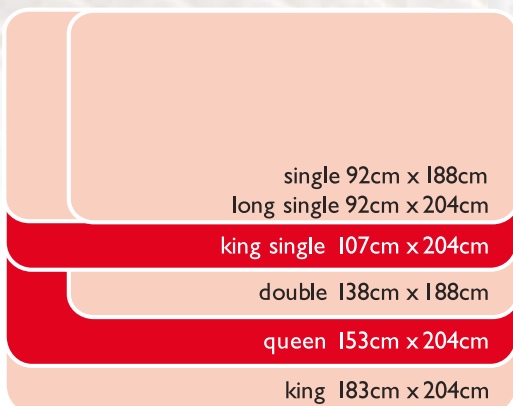

A guide to bed sizes