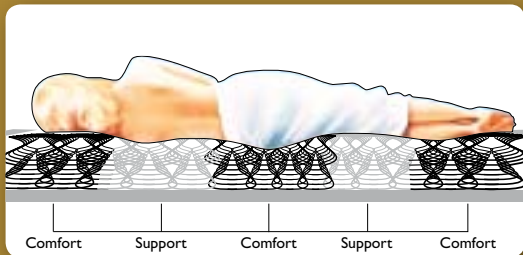

Continuous Support Innerspring

The unique continuous coil design delivers proven support and greater surface coverage than a regular innerspring - Perfect for all shapes and sizes.

Serta is manufactured under license in Australia by Sleepmaker, a division of Pacific Brands.