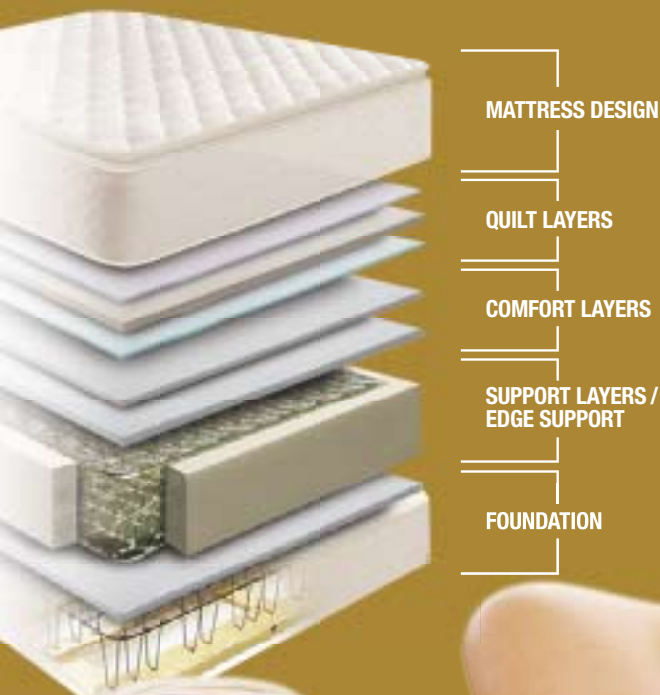

Corner Guards

The use of Corner Guards and castors provide mattress and base protection.

Less Partner Disturbance

Unlike traditional innersprings, the Continuous Support Innerspring transfers weight down the length of the mattress away from your sleeping partner, helping to reduce partner disturbance.

COMFORT SERIES 200

- Euro deluxe pillow top
- Premium stretch knit cover
- Plush wool blend quilt layers that help keep you warm in winter and cool in summer
- Latex and Medium / Gentle foams in the comfort layers that provides responsive comfort
- Continuous Support Innerspring system that cradles your body and provides support where you need it most

COMFORT SERIES 100

- Pillow top
- Premium stretch knit cover
- Plush wool blend quilt layers that help keep you warm in winter and cool in summer
- Visco Elastic material combined with gentle and medium foams mould to your body shape to provide superb pressure relief
- Continuous Support Innerspring system that cradles your body and provides support where you need it most

What's inside your bed?

A guide to bed sizes

Visco-Elastic Foam

Developed in Australia, this foam technology is also known as 'slow recovery' or 'memory' foam. The unique formulation allows it to conform to the shape of the body even in cool conditions. Unlike most Visco Elastic foams, it does not go hard in cool conditions, providing instant comfort without the need for body heat to soften it.